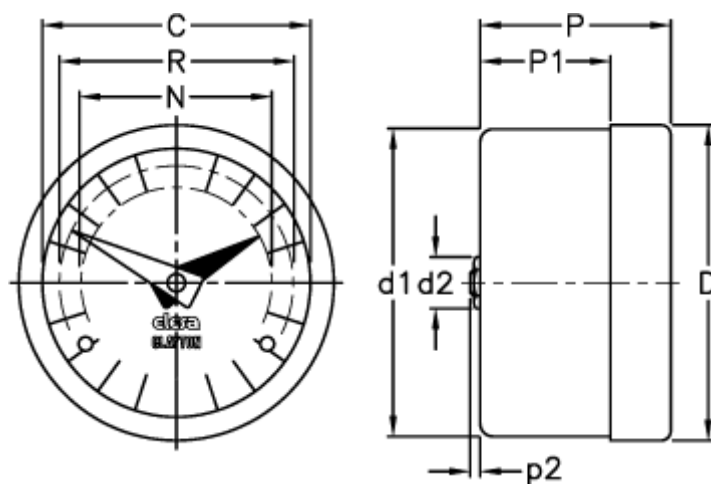

# Data Sheet

Article number: 2307020101

Description: E+G Gravity indicator  
GA01-0012-D

## Measures

C = 42

R = 37

D = 49.6

D1 = 48.3

d2 = 8

N = 30

P = 30

P1 = 20.5

p2 = 1.6